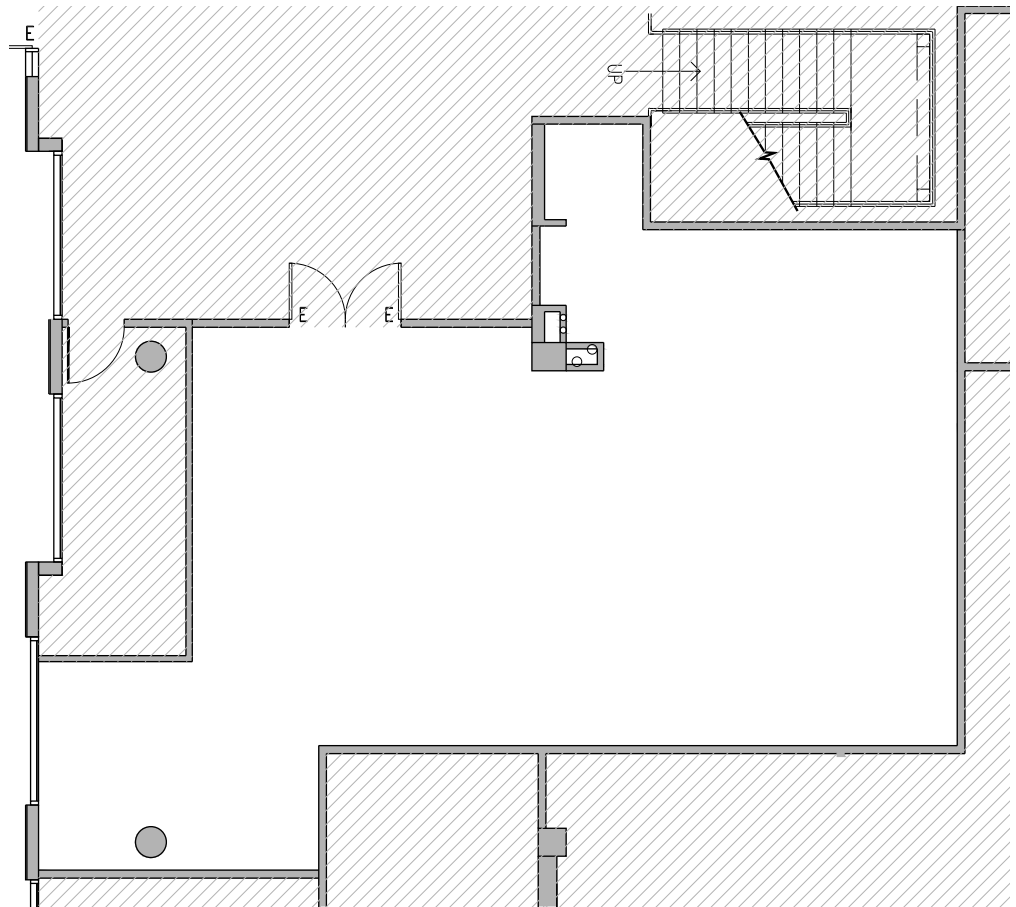

**8521
FALLBROOK**

[« Back to Availabilities Summary](#)

SUITE 220

SIZE:
1,417 RSF

ASKING RATE:
\$2.35 PSF

FIBER CONNECTIVITY PROVIDERS:
AT&T and Verizon FIOS

PARKING RATIO:
6/1000

AS-BUILT PLAN